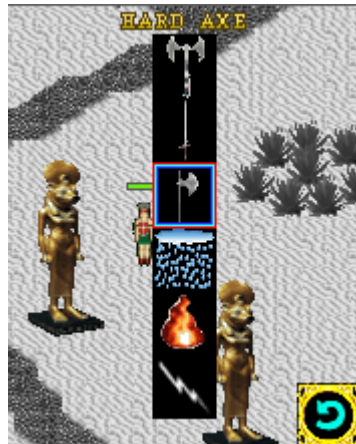

Supported Models(Till Now):

MOTOROLA: RAZR2 V8, RAZR2 V9

NOKIA 3250, 5300, 5310 XpressMusic, 5610 XpressMusic, 5700 XpressMusic, 6110 Navigator, 6120 classic, 6121 classic, 6124 Classic, 6126, 6131, 6131 NFC, 6133, 6210 Navigator, 6233, 6234, 6263, 6265, 6265i, 6267, 6270, 6275, 6275i, 6280, 6282, 6288, 6300, 6301, 6500 Classic, 6500 Slide, 6650, 7373, 7390, 7500 Prism, 8600 Luna, 8800 Arte, E50, E51, E65, N70, N71, N72, N73, N75, N76, N77, N78, N81, N81 8Gb, N82, N91, N93, N93i, N95, N95 8GB, N95-3NAM, N96

SAMSUNG G810, I450, I550, I560

SONY ERICSSON C702, C902, K530, K530i, K550, K550c, K550i, K550im, K600, K600a, K600c, K600i, K608, K608a, K608c, K608i, K610, K610a, K610c, K610i, K610im, K610iv, K618, K618i, K630, K660, K750, K750a, K750c, K750i, K770, K770i, K790, K790a, K790c, K790i, K800, K800c, K800i, K800iv, K810, K810a, K810c, K810i, K818, K818c, K850, K850a, K850c, K850i, K850iv, S500, S500c, S500i, T650, T650i, V600, V600a, V600c, V600i, V640, V640i, V640iv, W380a, W380i, W550, W550a, W550c, W550i, W580, W580a, W580c, w580i, W600, W600a, W600c, W600i, W610, W610c, W610i, W660, W660i, W700, w700c, W700i, W710, w710c, W710i, W800, W800a, W800c, W800i, W800iv, W810, w810c, W810i, W830, W830a, W830c, W830i, W850, W850a, W850c, W850i, W880, W880a, W880c, W880i, w888, W888i, W890, W890c, W890i, W900, W900a, W900c, W900i, W910, W910c, W910i, W910iv, Z550, z550a, z550c, Z550i, z555, Z558, Z558c, Z558i, Z610, Z610i, Z710, z710c, Z710i, Z750i, Z770